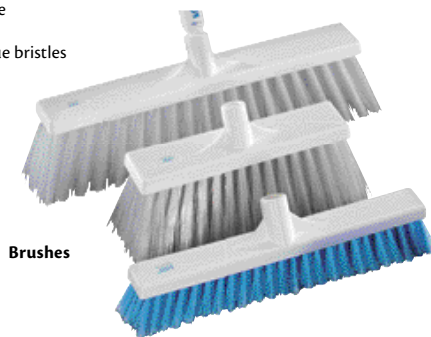

HAZMAT SQUEEGEES

- Made of chemically resistant polyethylene, they're tough and economical
- High-density polyethylene block, low-density polyethylene blade
- The curved-blade model will push large volumes of liquid and contain spill areas more effectively
- Requires the use of a European-thread handle
- Custom lengths available

HAZMAT SQUEEGEE HANDLES

- Strong honeycomb core for rigid, crush resistant handle
- Polyester gel coat to protect hands from glass fibres
- Tapered European-thread fitting
- Custom length handles available

Model No.	Mfg. No.	Description	Length"	Price/Each
EUROPEAN-THREAD HANDLES				
SAL481	6012	Fibreglass Handle	12	
SAL482	6024	Fibreglass Handle	24	
SAL483	6036	Fibreglass Handle	36	
SAL484	6053	Fibreglass Handle	53	
SAL485	6061	Fibreglass Handle	61	
SAL486	6072	Fibreglass Handle	72	
SAL487	6080	Fibreglass Handle	80	
SPECIALTY HANDLES, EUROPEAN THREAD				
SAL488	6228	Compact Utility, Fibreglass	28 - 47	
SAL489	6264	Extension Utility Handle, Fibreglass	6' 10" - 11' 9"	

SPILL KIT TOOLS

- Rugged, non-sparking, anti-static and chemically resistant
- European-thread handle required for brushes
- Model SAL503 with blue bristles

Brushes

Scrapers

Scoops

Dustpan

Model No.	Mfg. No.	Description	Dimensions				Price /Each
			L"	x	W"	x H"	
DUSTPANS							
SAL490	6350	Dustpan Charcoal Grey, Polypropylene	12	x	12	x 4	
SCOOPS							
SAL491	64005	Small, 32 oz. - White	6	x	5	x 3.5	
SAL492	64002	Small, 32 oz. - Green	6	x	5	x 3.5	
SAL494	65005	Large, 82 oz. - White	9	x	6	x 3.5	
SAL495	65002	Large, 82 oz. - Green	9	x	6	x 3.5	
SCRAPERS							
SAL497	69615	Small, White	8	x	3	x -	
SAL498	69612	Small, Green	8	x	3	x -	
SAL500	69625	Large, White	9	x	4	x -	
SAL501	69622	Large, Green	9	x	4	x -	